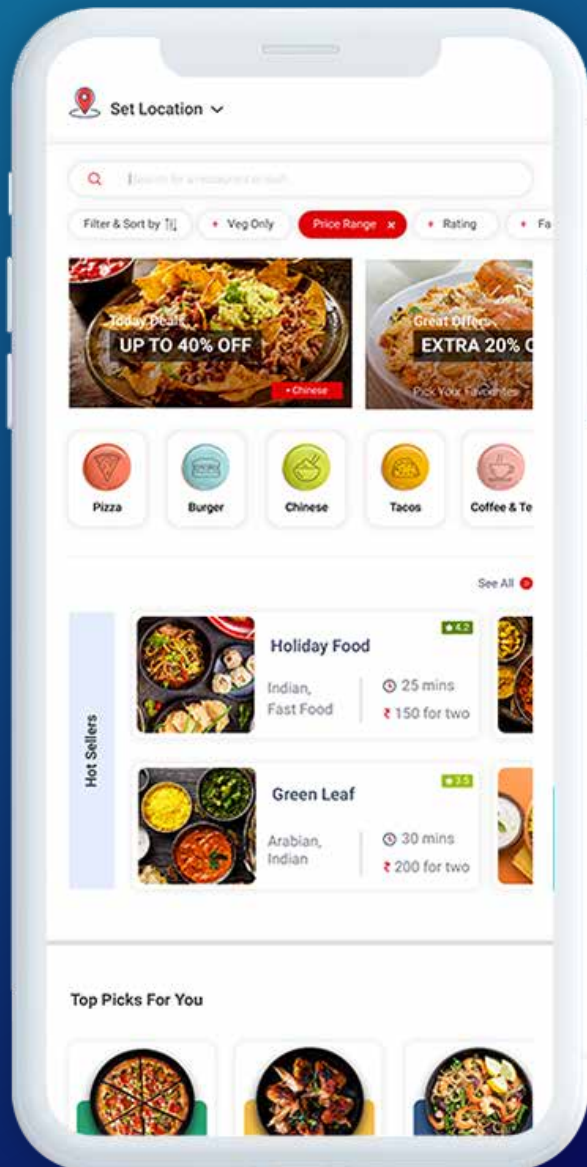

PRODUCTS

FOOD COUP

FoodCoup leverages the Food Industry to the next level from on-demand Food Delivery services to Food Dine services.

- ★ User app
- ★ Delivery app
- ★ Restaurant panel
- ★ Dispatch panel
- ★ Admin panel