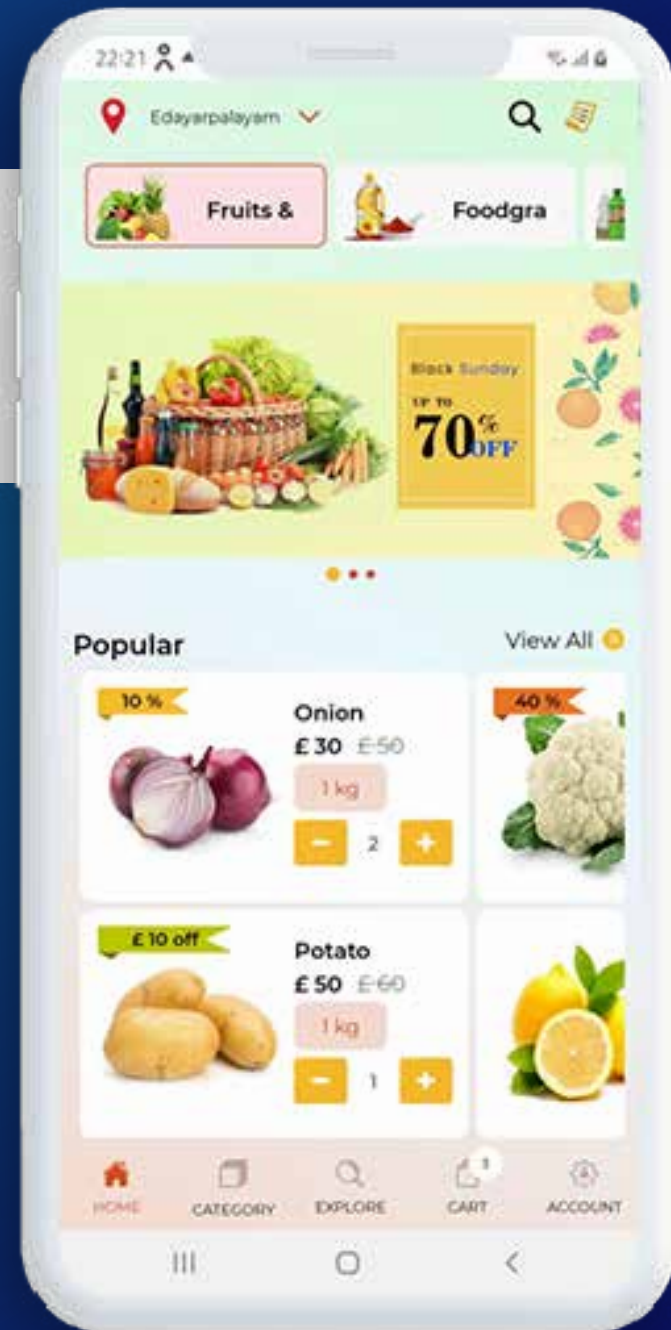

GROCOUP

An on-demand grocery ordering platform with immediate delivery of orders without delay.